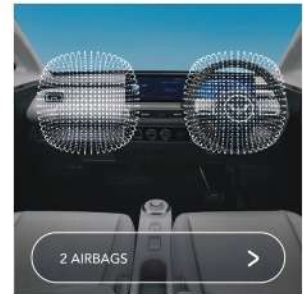

## KEY FEATURES

\*\*\*) Hanya Terdapat di Tipe Long Range

SPECIFICATION	WULING AIR EV	
	STANDARD RANGE	LONG RANGE
<b>DIMENSION &amp; CHASSIS</b>		
Length x Width x Height	2974 mm x 1505 mm x 1631 mm	
Wheelbase	2010 mm	
Seat Capacity	4	
Suspension	McPherson (Front) + 3-link Coil Spring (Rear)	
Wheel and Tire	12" Steel Wheel with Full Cap; 145/70R12	
Brakes	Disc (Front) + Drum (Rear)	Disc (Front) + Disc (Rear)
Steering	Electric Power Steering	
<b>MAIN BATTERY AND POWERTRAIN</b>		
Battery Type	Lithium Ferro-Phosphate; IP67 Rating	
Battery Capacity / Rated Voltage	17.3 kWh / 115 V	26.7 kWh / 115 V
Range	up to 200 Km	up to 300 Km
Charging Duration	8.5 hours with 2.0 kW AC	4 hours with 6.6 kW AC
Drive Motor	30 kW, Rear Wheel Drive	
Transmission	Single Reduction Gear	
<b>EXTERIOR</b>		
Extended Horizon DRL Lamp	-	*
Illuminous Wuling Logo	During Stationary Position	During Stationary and Driving
Modern Parallel Headlamp & Rear Lamp	-	*
LED Turn Signal on Side Mirror	*	*
Frameless Wiper	*	*
<b>INTERIOR</b>		
Interior Trim	Light Grey	Carbon Black with Soft Panel
Synthetic Leather Seats	-	*
Leather-covered Steering Wheel	-	*
Full Color Meter Cluster	7" TFT	10.25" TFT
Distinctive Rotary Gear Selector	*	*
One-touch Tumble (Passenger Side)	*	*
<b>SAFETY PROTECTION</b>		
2 Airbags	*	*
ABS and EBD	*	*
Electronic Stability Control (ESC)	-	*
Electric Parking Brake with Automatic Vehicle Holding	-	*
Hill Hold Control (HHC)	-	*
ISOFIX	*	*
Sound Module for Pedestrian Warning	*	*
Tire Pressure Monitoring System (TPMS)	*	*
Rear Parking Sensor and Camera	*	*
Auto Door Unlock Upon Impact	*	*
Immobilizer and Anti-theft Alarm	*	*
<b>NEW AGE ENJOYMENT</b>		
Electric Mirror	-	*
Auto Up/Down + Anti-pinch on All Windows	-	*
Multifunction Steering Wheel	*	*
Smart Start System and Keyless Entry	-	*
12 V Power Outlet + 18 W USB Charging Port	-	*
10.25" Integrated Floating Widescreen	-	*
Speakers	2	4
AM/FM Radio, USB, Bluetooth	*	*
<b>INTELLIGENT TECHNOLOGY</b>		
Wuling Indonesian Voice Command (WIND)	Offline	Offline & Online
<b>INTERNET OF VEHICLES</b>		
Online Navigation, Music and Messaging	-	*
Geo-fencing Alarm	-	*
Remaining Battery Power (%) and Mileage	*	*
Charging Status and Scheduling	*	*
Remote Door Lock and Window Control	-	*
Remote AC	-	*
Bluetooth Key	-	*