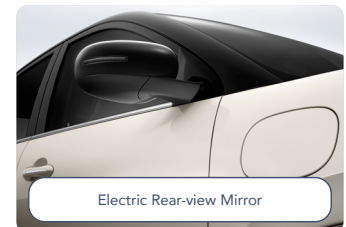

# Table of Specifications

SPECIFICATION	333 km	410 km
<b>Dimension &amp; Chassis</b>		
Dimension	3,950 x 1,708 x 1,580 mm	
Wheelbase	2,560 mm	
Wheel and Tire	15" steel wheel, 185/60 R15	
Brakes	Disc (Front) + Disc (Rear)	
<b>Main Battery and Powertrain</b>		
Battery Type	Lithium Ferro-Phosphate; IP67 Rating	
Capacity	31.9 kWh	37.9 kWh
Range	Up to 333 km	Up to 410 km
Drive Motor	50 kW	50 kW
Transmission	Single Reduction Gear	
<b>Exterior</b>		
X-shaped LED Front and Rear Lamps	•	
Two-tone Color	•	
Frameless Wiper	•	
LED Turn Signal on Side Mirror	•	
Diamond-Shaped Parametric Grille	•	
<b>Interior</b>		
Interior Trim	Glossy ceramic with soft synthetic leather panel	
Seat Upholstery	Perforated synthetic leather	
Steering Wheel	Leather covered	
Instrument and Head Unit	Full color TFT, 2 x 10.25"	
Distinctive Rotary Gear Selector	•	
Electric Seat Adjustment	Driver side, 6-way adjustment	
Storage Spaces	15	
Baggage Size	790 L (seat folded)	
<b>Safety and Protection</b>		
Dual Front Airbags	•	
ABS and EBD	•	
Electric Parking Brake with Automatic Vehicle Hold	•	
Electronic Stability Control	•	
Rear Parking Sensor and Camera	•	
ISOFIX	•	
Tire Pressure Monitoring System	•	
Immobilizer	•	
<b>Premium Driving Experience</b>		
Smart Start System and Keyless Entry	•	
Cruise Control	•	
USB Port	•	
Multifunction Steering Switch	•	
Speakers	4	
Electronic AC	•	
Electric Adjustable Outside Mirror	•	
Power Windows	•	