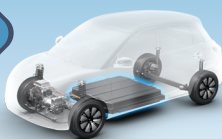

ELECTRIC ICON PRIORITY PACKAGE* TOTAL VALUE UP TO 47 MIO

1st
EV Brand
To Offer

**Lifetime Core
EV Components
Warranty***
(Power Battery, Drive Motor
& Motor Control Unit)